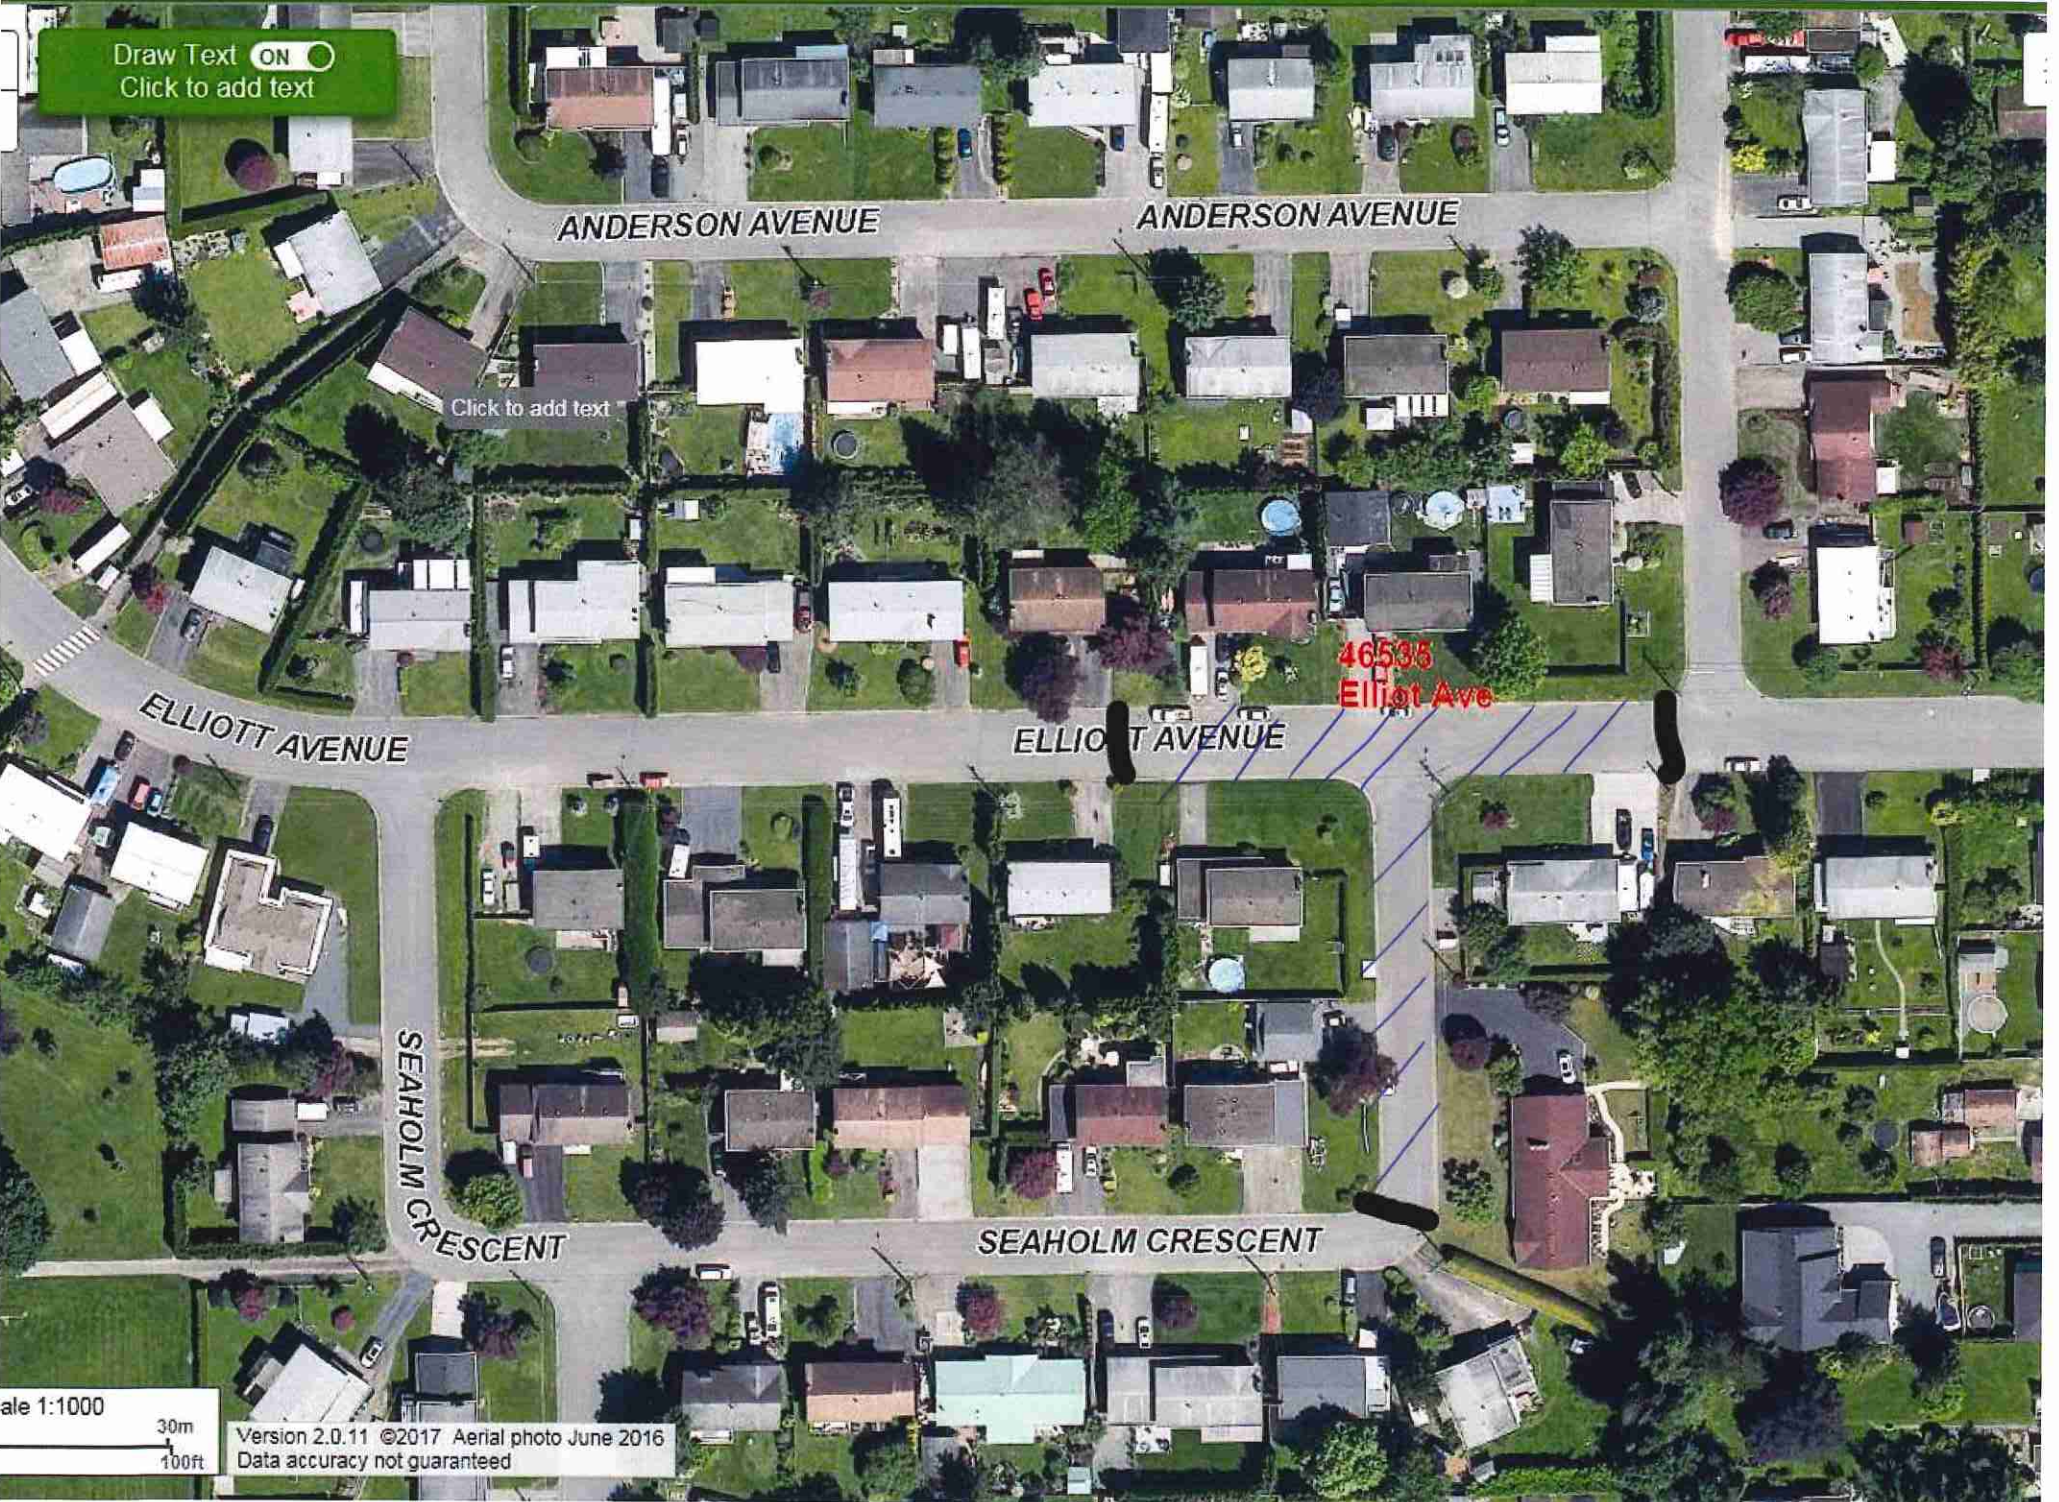

Draw Text ON
Click to add text

Click to add text

46538
Elliot Ave

Scale 1:1000
30m
100ft

Version 2.0.11 ©2017 Aerial photo June 2016
Data accuracy not guaranteed